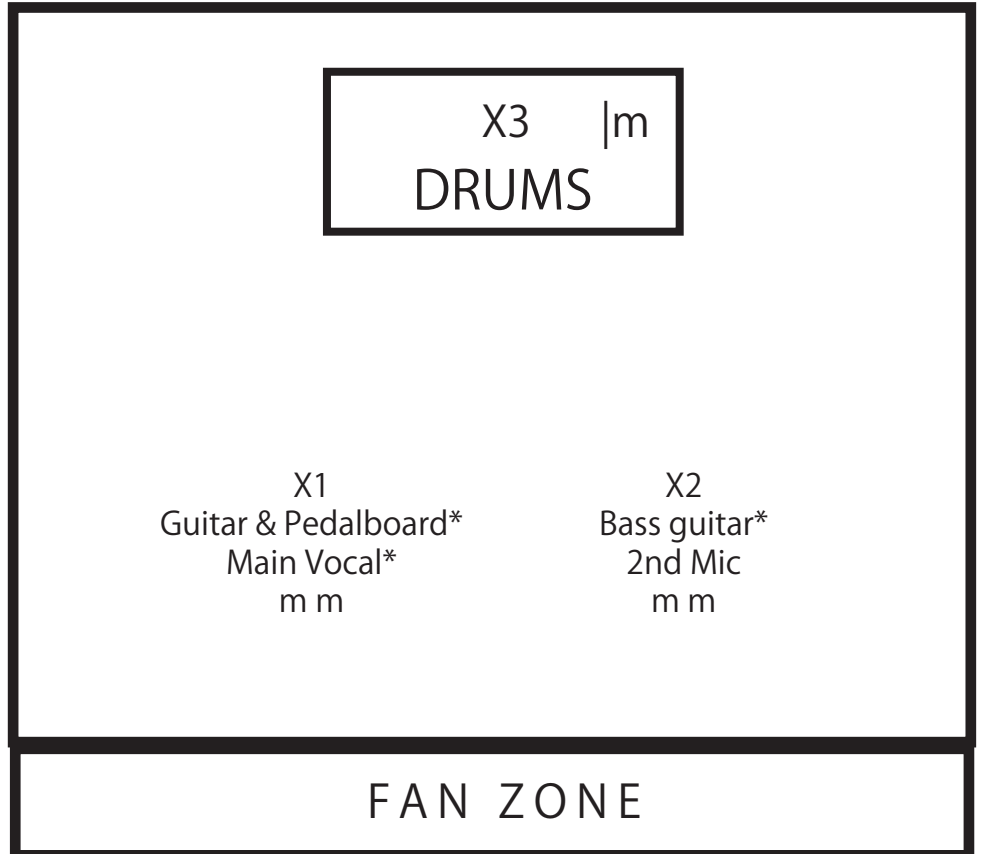

2x Voc. microphones

3x DI Box

1x In-Ear Monitoring

MIXER & CHANNELS:

Drums: 10 channels

Bass Guitar: 1 channel

Main Guitar: 1 channel

Main Vocal: 1 channel

2nd Mic: 1 channel

In-Ear: Main Mix

NOTES:

X1 = Eugene Rodin

X2 = Bass

X3 = Drums

m = Monitor

* = DI Box