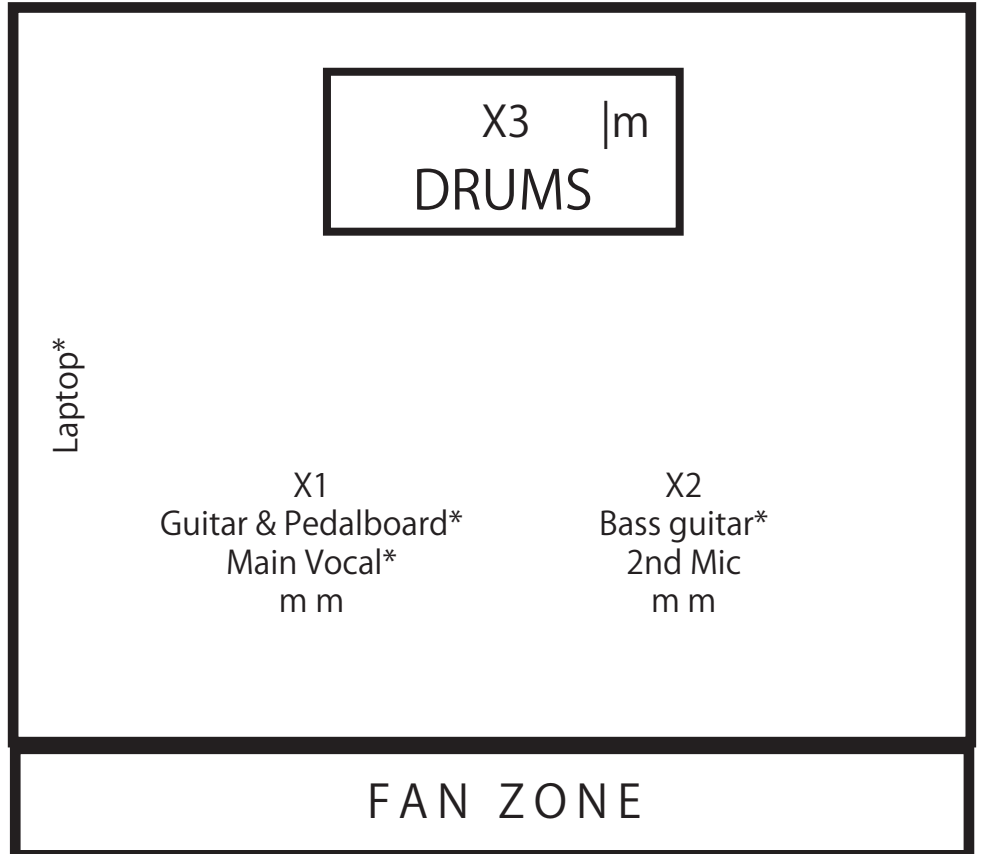

2x Voc. microphones

4x DI Box

1x In-Ear Monitoring

1x Laptop

MIXER & CHANNELS:

Drums: 10 channels

Bass Guitar: 1 channel

Main Guitar: 1 channel

Main Vocal: 1 channel

2nd Mic: 1 channel

Laptop: Stereo Out

In-Ear: Main Mix

NOTES:

X1 = Eugene Rodin

X2 = Bass

X3 = Drums

m = Monitor

* = DI Box

LIGHTS:

Intro & after each song: lights off
Strobo light preferable